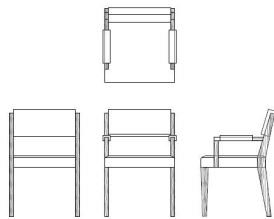

Dune Collection—

DASH ARMCHAIR  
Richard Shemtov, 2023

***dune***

DASH ARMCHAIR

Richard Shemtov, 2023

Armchair upholstered with poly-urethane foam.  
Solid wood frame in ash, oak or walnut.

21.5"w x 22.75"d x 32.75"h, 18"sh  
Custom sizes available